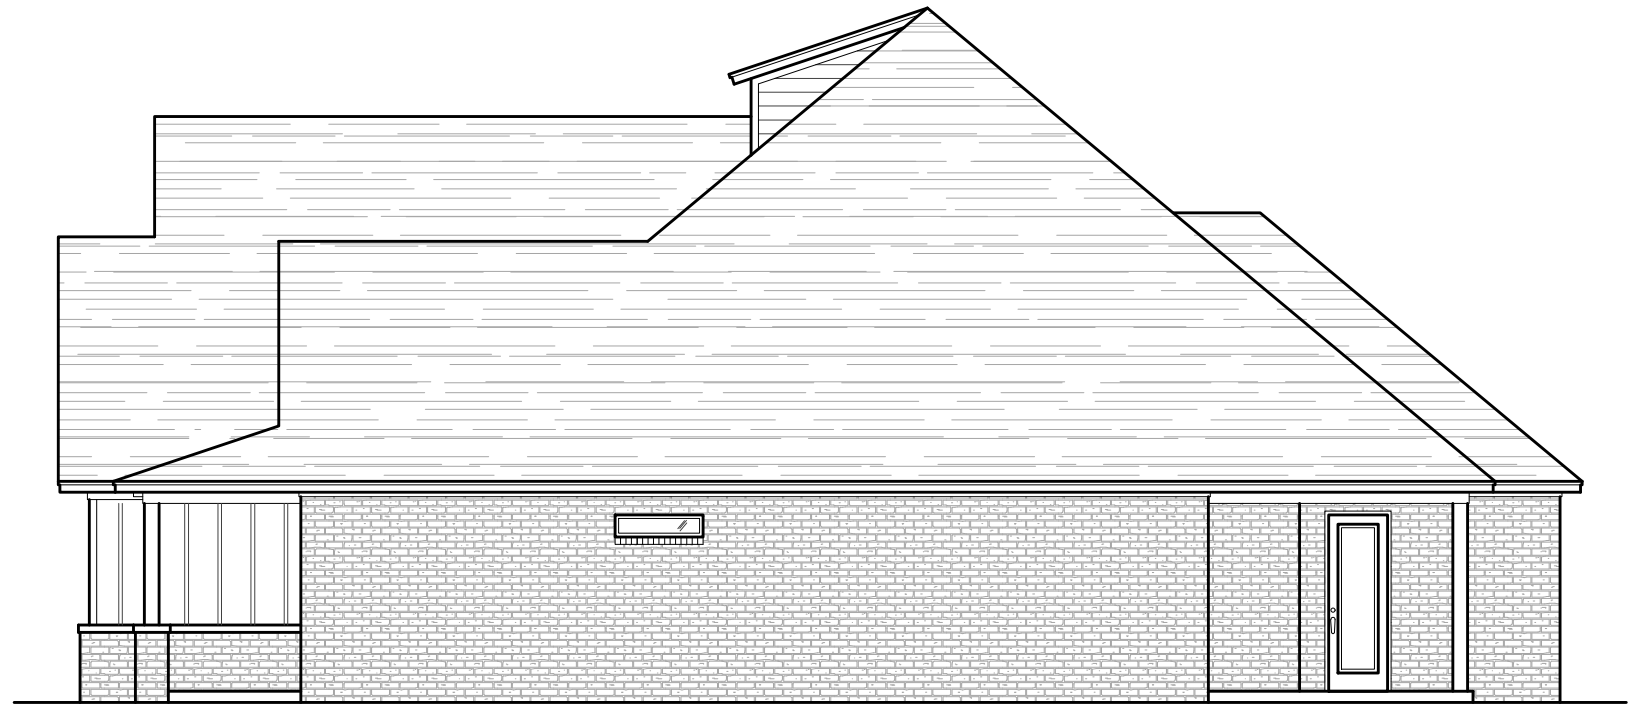

FRONT ELEVATION

RIGHT ELEVATION

LEFT ELEVATION

REAR ELEVATION

THE SYDNEY

TOTAL- 2,667 SQ FT
 FIRST FLOOR- 1,941 SQ FT
 SECOND FLOOR- 726 SQ FT

FIRST FLOOR

SECOND FLOOR