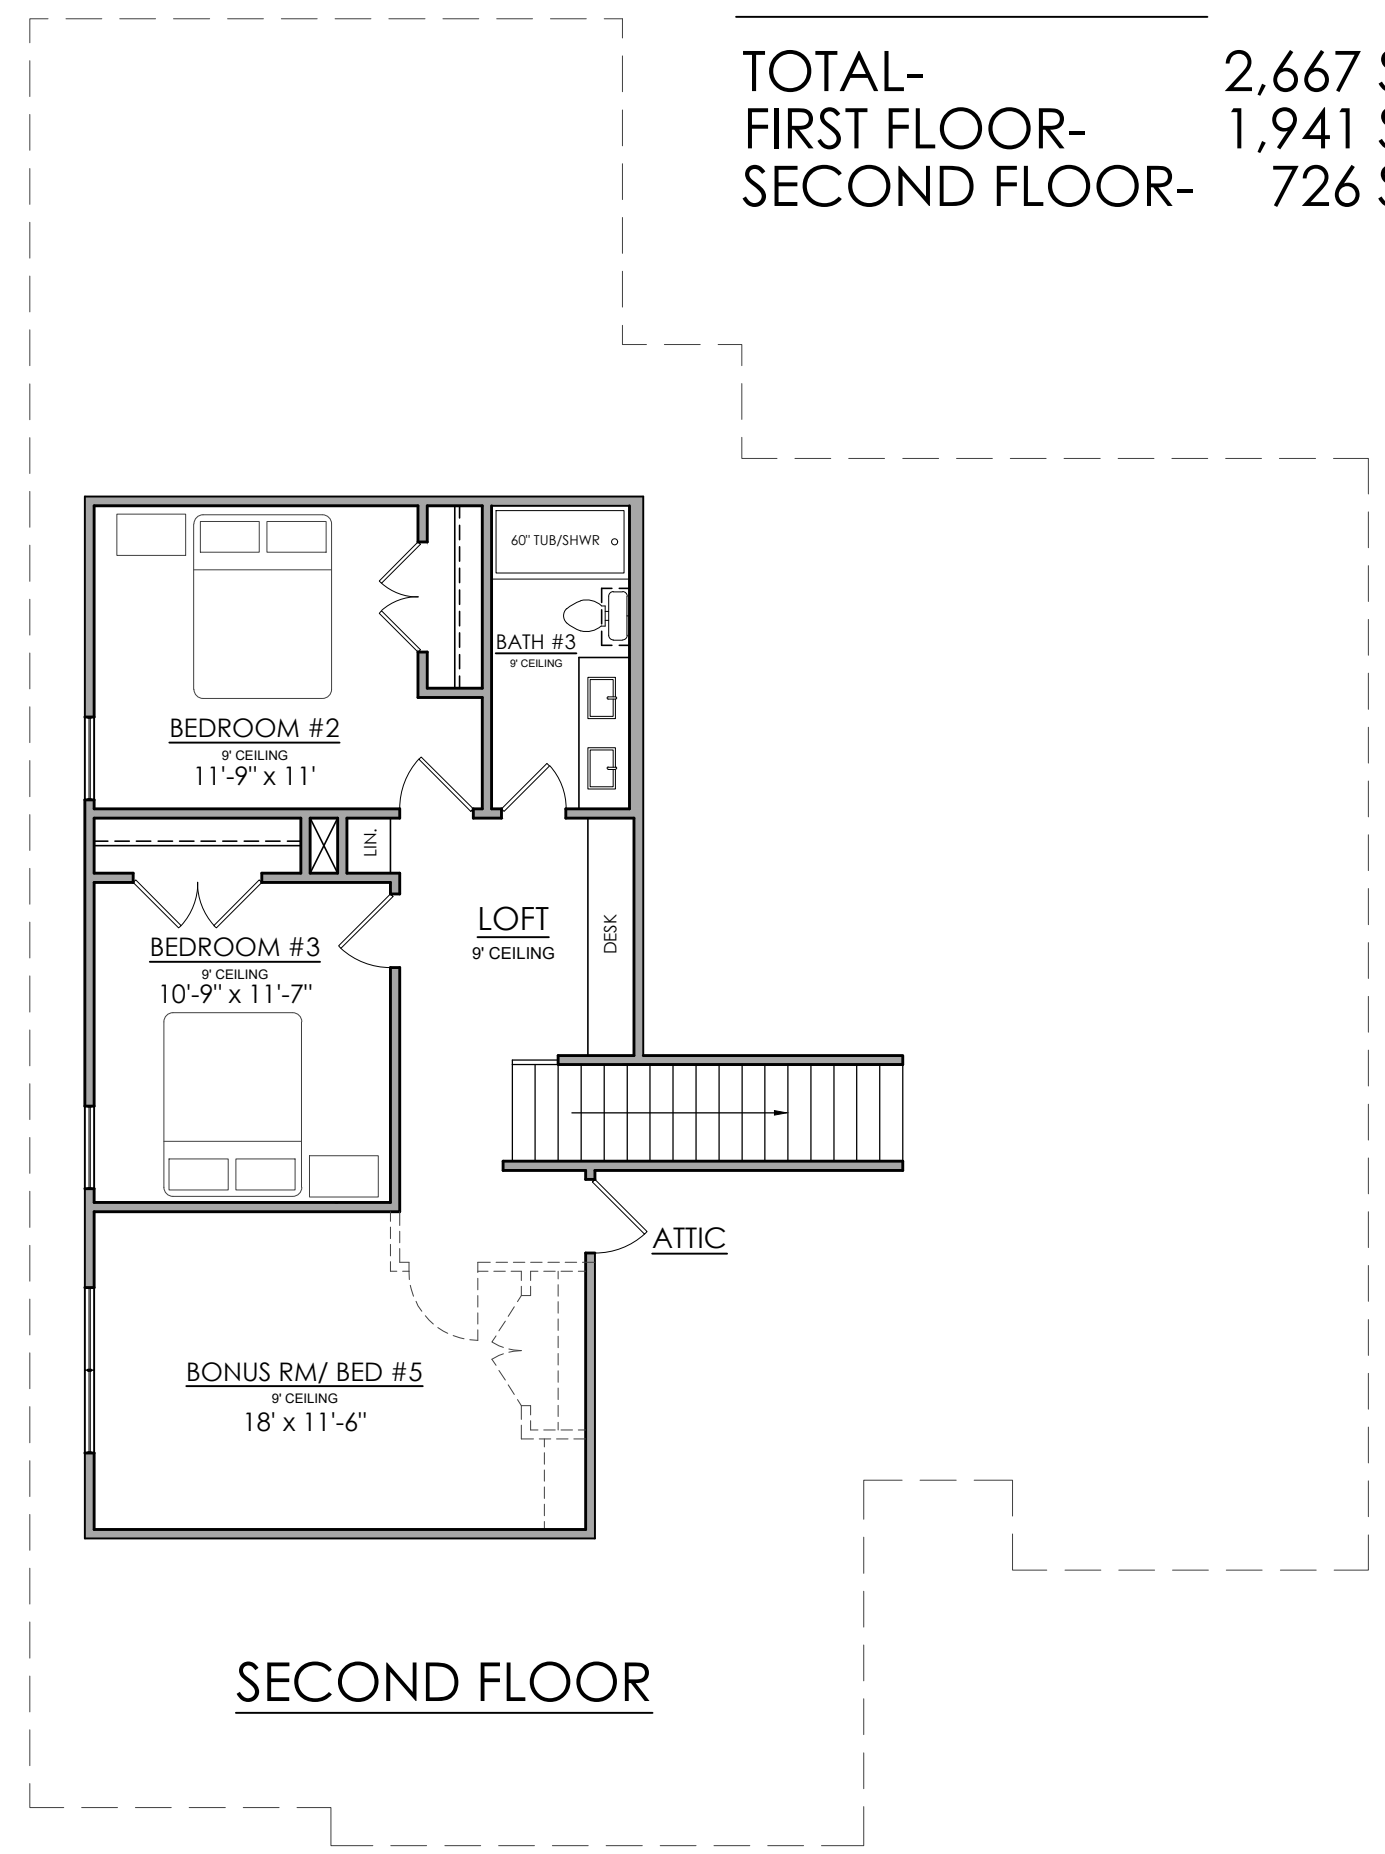

FRONT ELEVATION

RIGHT ELEVATION

LEFT ELEVATION

REAR ELEVATION

THE SYDNEY

TOTAL- 2,667 SQ FT
 FIRST FLOOR- 1,941 SQ FT
 SECOND FLOOR- 726 SQ FT

FIRST FLOOR

SECOND FLOOR