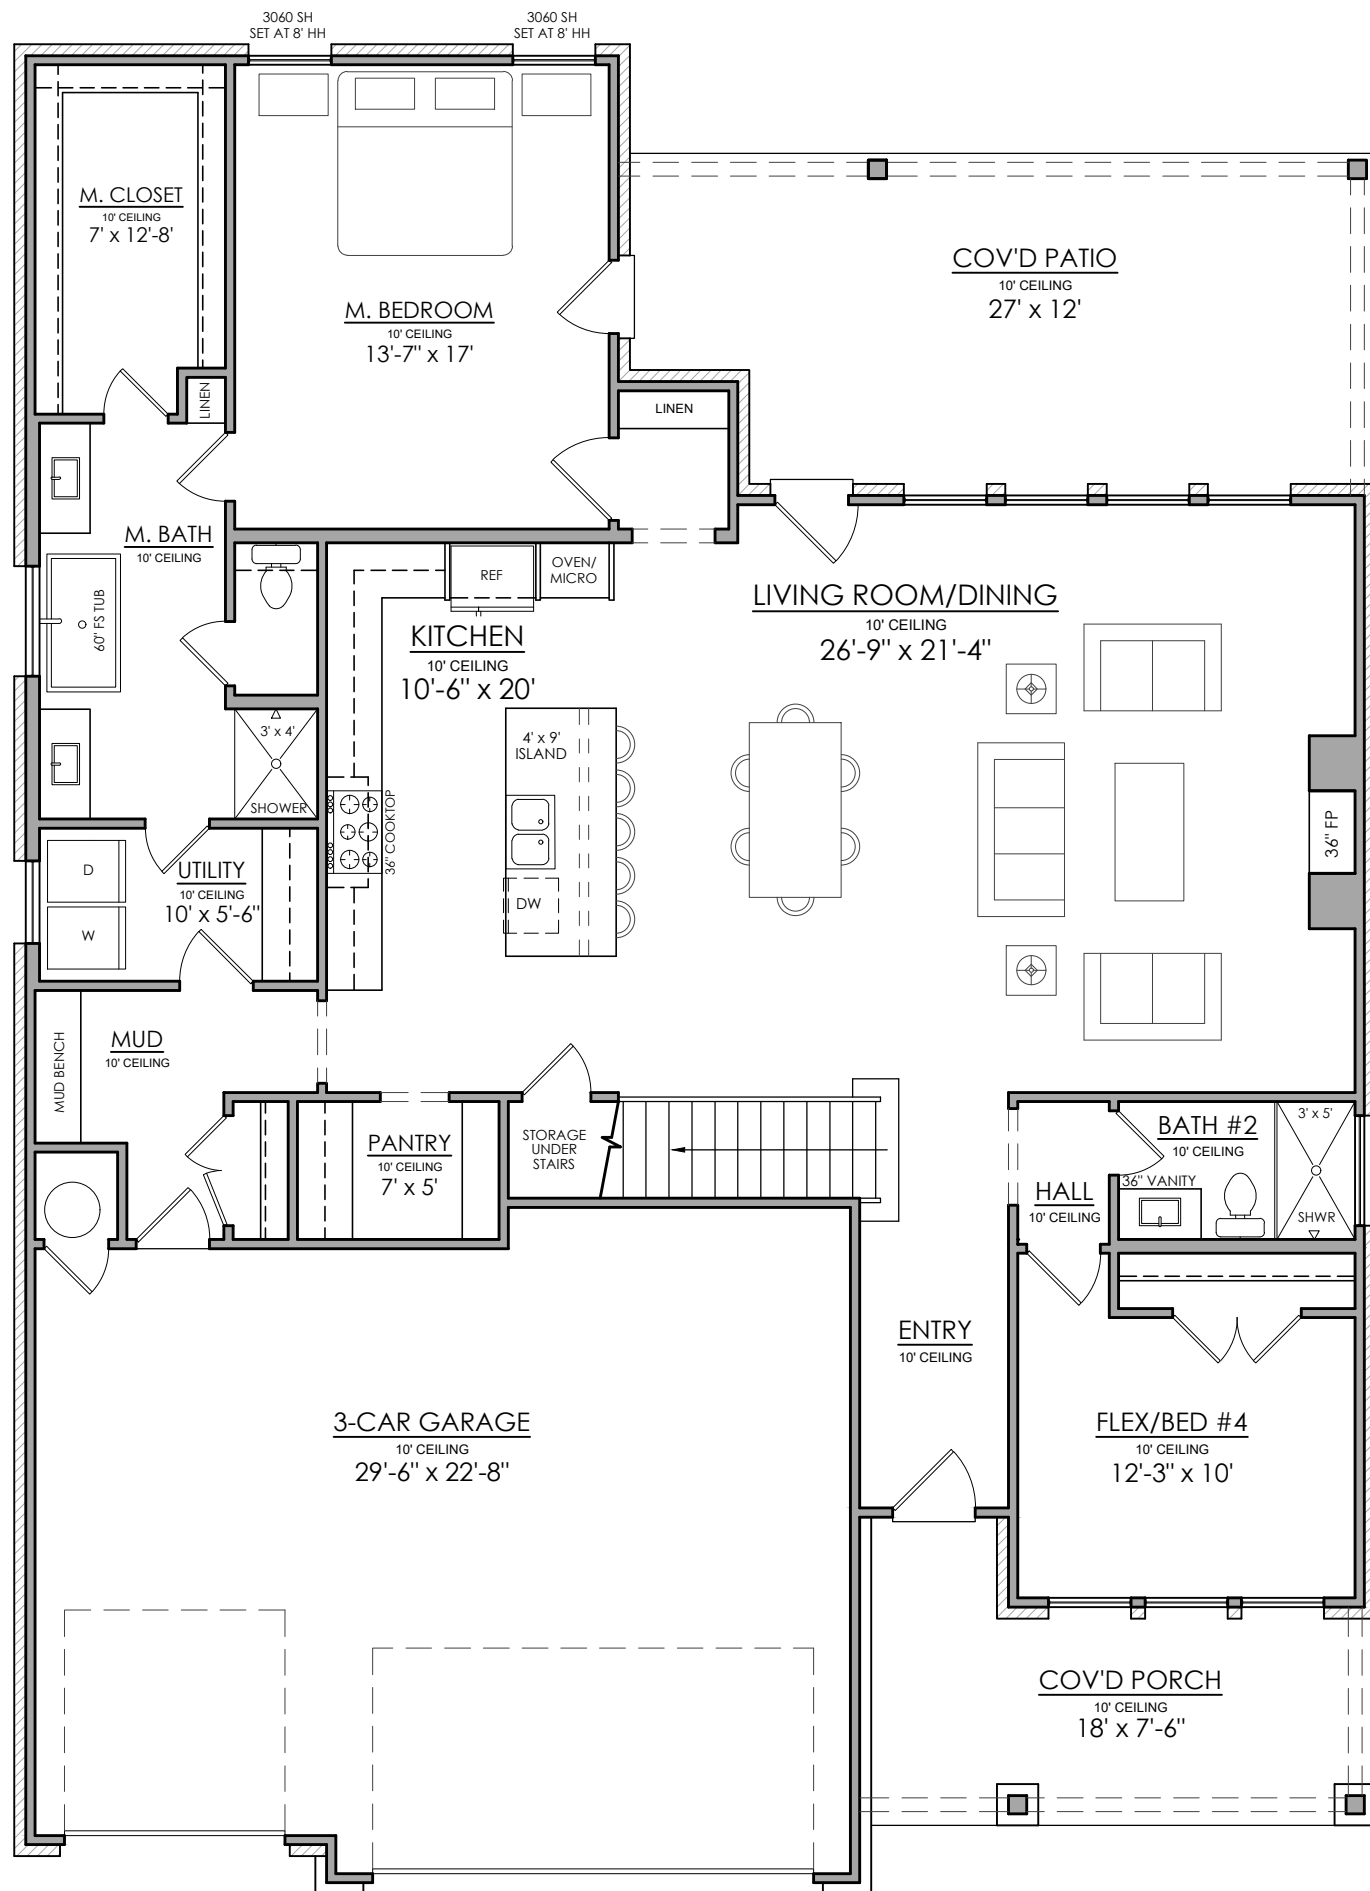

FRONT ELEVATION

RIGHT ELEVATION

LEFT ELEVATION

REAR ELEVATION

THE SYDNEY

TOTAL- 2,667 SQ FT
 FIRST FLOOR- 1,941 SQ FT
 SECOND FLOOR- 726 SQ FT

FIRST FLOOR

SECOND FLOOR